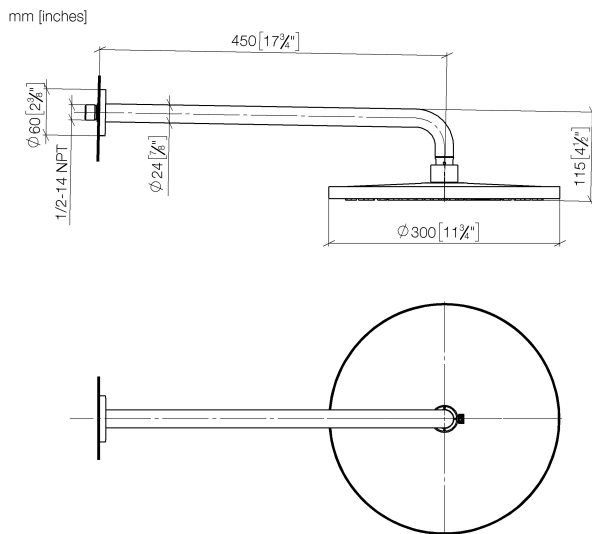

Shower - Lissé

Rain shower wall-mounted - polished chrome

Article number: 28 679 970-00 0010

- 17-3/4" Projection
- Stream: Rain
- Descaling system
- Rain shower Ø 11-3/4"
- Flange diameter 2-3/8"
- 1/2" connection
- Water flow rate limited to max. 1.8 gpm

Codes & Standards

- California Energy Commission (CEC)
- ASME A112.18.1/CSA B125.1

polished chrome

Accessory is required for this item.

Shower - Lissé

Rain shower wall-mounted - polished chrome

Article number: 28 679 970-00 0010

Dimensional drawing

All dimensions in mm / inch = mm x 0,0394

Flow rate chart

Shower - Lissé

Rain shower wall-mounted - polished chrome

Article number: 28 679 970-00 0010

Other surface finishes

platinum matte

Concealed wall elbow -

Shower - Lissé

Rain shower wall-mounted - polished chrome

Article number: 28 679 970-00 0010

Spare parts list

Number	Item Number	Designation	Number of units
1	04 30 31 032 00 90	fixing set	1
2	09 17 20 120 90	holder	1
3	09 14 10 150 90	seal	2
4	09 27 97 015-00	rosette	1
5	90 11 03 070 00-00	pipe	1
6	09 23 01 075 90	insert	1
7	04 12 05 091 10-00	shower	1
8	09 30 09 069 90	key	1