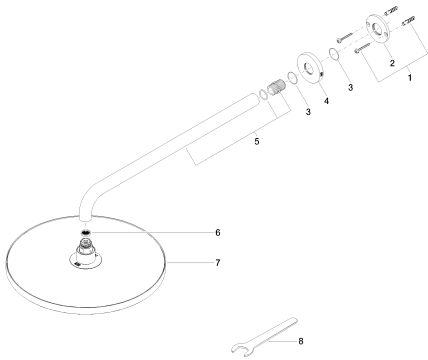

Shower - Lissé

Rain shower wall-mounted - polished chrome

Article number: 28 679 970-00 0010

- 17-3/4" Projection
- Stream: Rain
- Descaling system
- Rain shower Ø 11-3/4"
- Flange diameter 2-3/8"
- 1/2" connection
- Water flow rate limited to max. 1.8 gpm

Codes & Standards

- California Energy Commission (CEC)
- ASME A112.18.1/CSA B125.1

polished chrome

Accessory is required for this item.

Shower - Lissé

Rain shower wall-mounted - polished chrome

Article number: 28 679 970-00 0010

Dimensional drawing

All dimensions in mm / inch = mm x 0,0394

Flow rate chart

Shower - Lissé

Rain shower wall-mounted - polished chrome

Article number: 28 679 970-00 0010

Other surface finishes

platinum matte

Concealed wall elbow -

Shower - Lissé

Rain shower wall-mounted - polished chrome

Article number: 28 679 970-00 0010

Spare parts list

Number	Item Number	Designation	Number of units
1	04 30 31 032 00 90	fixing set	1
2	09 17 20 120 90	holder	1
3	09 14 10 150 90	seal	2
4	09 27 97 015-00	rosette	1
5	90 11 03 070 00-00	pipe	1
6	09 23 01 075 90	insert	1
7	04 12 05 091 10-00	shower	1
8	09 30 09 069 90	key	1