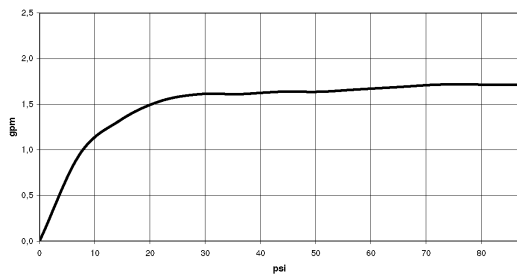

Shower - Lissé

Rain shower wall-mounted - polished chrome

Article number: 28 679 970-00 0010

- 17-3/4" Projection
- Stream: Rain
- Descaling system
- Rain shower Ø 11-3/4"
- Flange diameter 2-3/8"
- 1/2" connection
- Water flow rate limited to max. 1.8 gpm

Codes & Standards

- California Energy Commission (CEC)
- ASME A112.18.1/CSA B125.1

polished chrome

Accessory is required for this item.

Shower - Lissé

Rain shower wall-mounted - polished chrome

Article number: 28 679 970-00 0010

Dimensional drawing

All dimensions in mm / inch = mm x 0,0394

Flow rate chart

Shower - Lissé

Rain shower wall-mounted - polished chrome

Article number: 28 679 970-00 0010

Other surface finishes

platinum matte